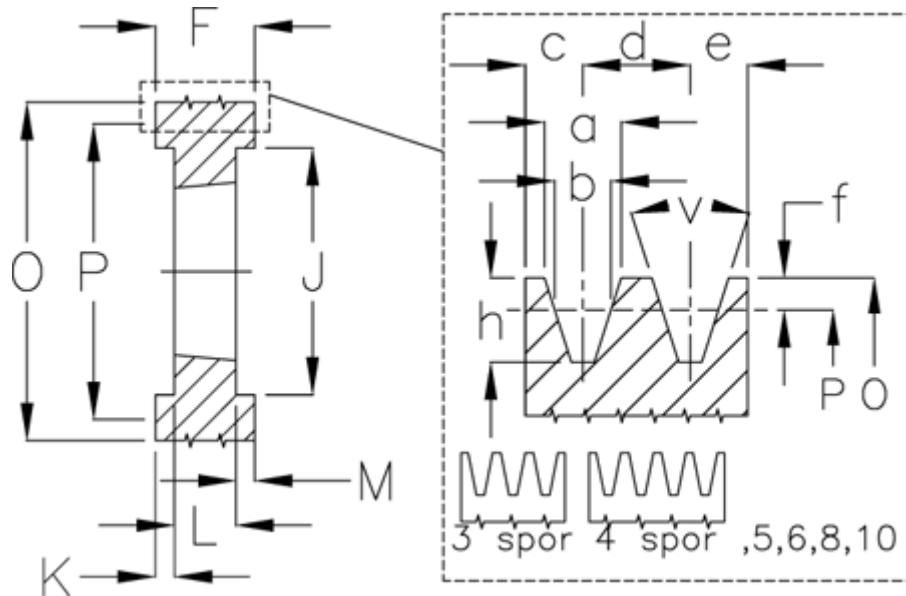

Article number: 604111018006

Description: V-belt pulley SPB 180/6 TL3020

Measures

a	= 16.3	For bush	= 3020	O	= 187.0
b	= 14.0	h	= 17.5	P	= 180
Bush ζ max	= 75	J	= 137	Type	= SPB
c	= 12.5	K	= 34,5	v	= 34 degrees
d	= 19.0	L	= 51		
e	= 12.5	m	= 34.5		
f	= 3.5	N	= -		
F	= 120	Number of ribs	= 6		